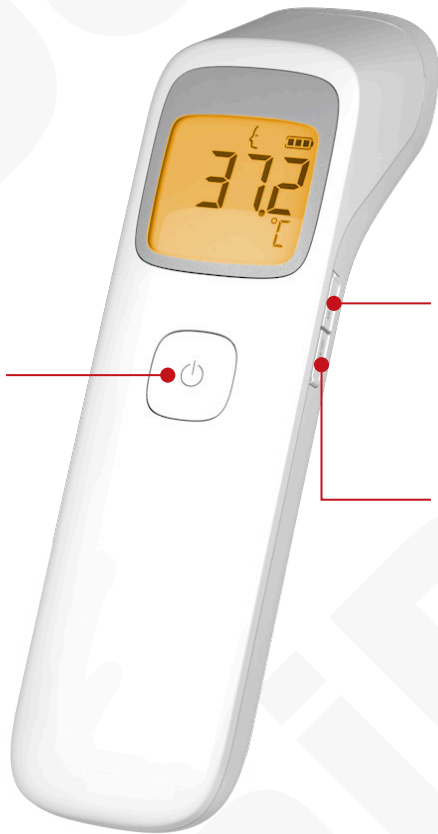

TD-1242

Non-Contact Forehead Thermometer

Illuminated Display

3 measurement modes

- ▶ Forehead General
- ▶ Forehead Child
- ▶ Surface mode

Measurement Distance 5 cm

SPECIFICATION

Measuring Mode	Forehead (General/Child)	Surface
Measurement Range	32°C to 43°C (89.6°F to 109.4°F)	0°C ~ 100°C (32°F ~ 199°F)
Accuracy	35°C ~ 42°C (±0.2°C) ; < 35°C or > 42°C (± 0.3°C)	±1°C
Hi/Lo Indicator	32°C 38°C/37.7°C 43°C Lo Normal Flash Backlight Hi	0°C 100°C Lo Normal Hi
Operating Condition	10°C to 40°C (50°F to 104°F), 30-85% RH (non-condensing)	
Storage / Transportation Condition	-20°C to 60°C (-4°F to 140°F), 30-85% RH (non-condensing)	
Measuring Distance	5 ± 2 cm	
Resolution	0.1°C / 0.1°F	
Measurement Units	°C (preset) / °F	
Power Source	2 x 1.5V AAA alkaline battery	
Battery Life	> 3000 measurements	
Memory Capacity	30 measurements	
Power Saving	30 seconds	
Dimension	155.46mm x 40.14mm x 39.45mm	
Weight	61.8g without batteries	