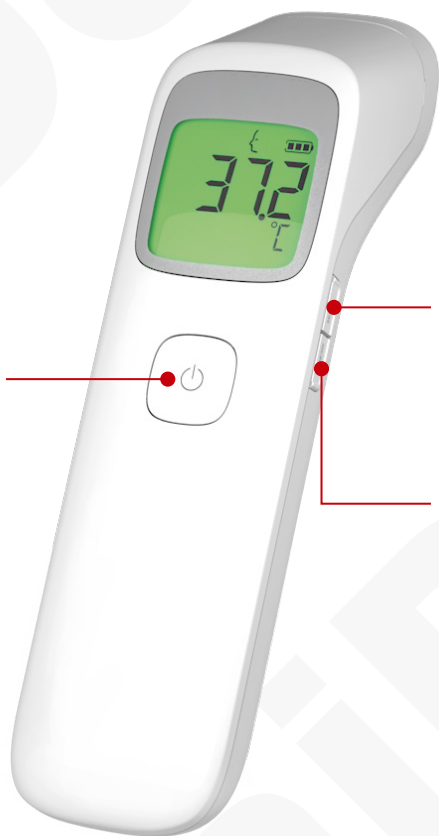

TD-1242

Non-Contact Forehead Thermometer

Dual-Color
Backlit Display

3 measurement modes
▶ Forehead General
▶ Forehead Child
▶ Surface mode

Measurement
Distance 5 cm

SPECIFICATION

Measuring Mode	Forehead (General/Child)	Surface
Measurement Range	32°C to 43°C (89.6°F to 109.4°F)	0°C ~ 100°C (32°F ~ 199°F)
Accuracy	35°C ~ 42°C (±0.2°C) ; < 35°C or > 42°C (± 0.3°C)	±1°C
Hi/Lo Indicator		
Operating Condition	10°C to 40°C (50°F to 104°F), 30-85% RH (non-condensing)	
Storage / Transportation Condition	-20°C to 60°C (-4°F to 140°F), 30-85% RH (non-condensing)	
Measuring Distance	5 ± 2 cm	
Resolution	0.1°C / 0.1°F	
Measurement Units	°C (preset) / °F	
Power Source	2 x 1.5V AAA alkaline battery	
Battery Life	> 3000 measurements	
Memory Capacity	30 measurements	
Power Saving	30 seconds	
Dimension	155.46mm x 40.14mm x 39.45mm	
Weight	61.8g without batteries	