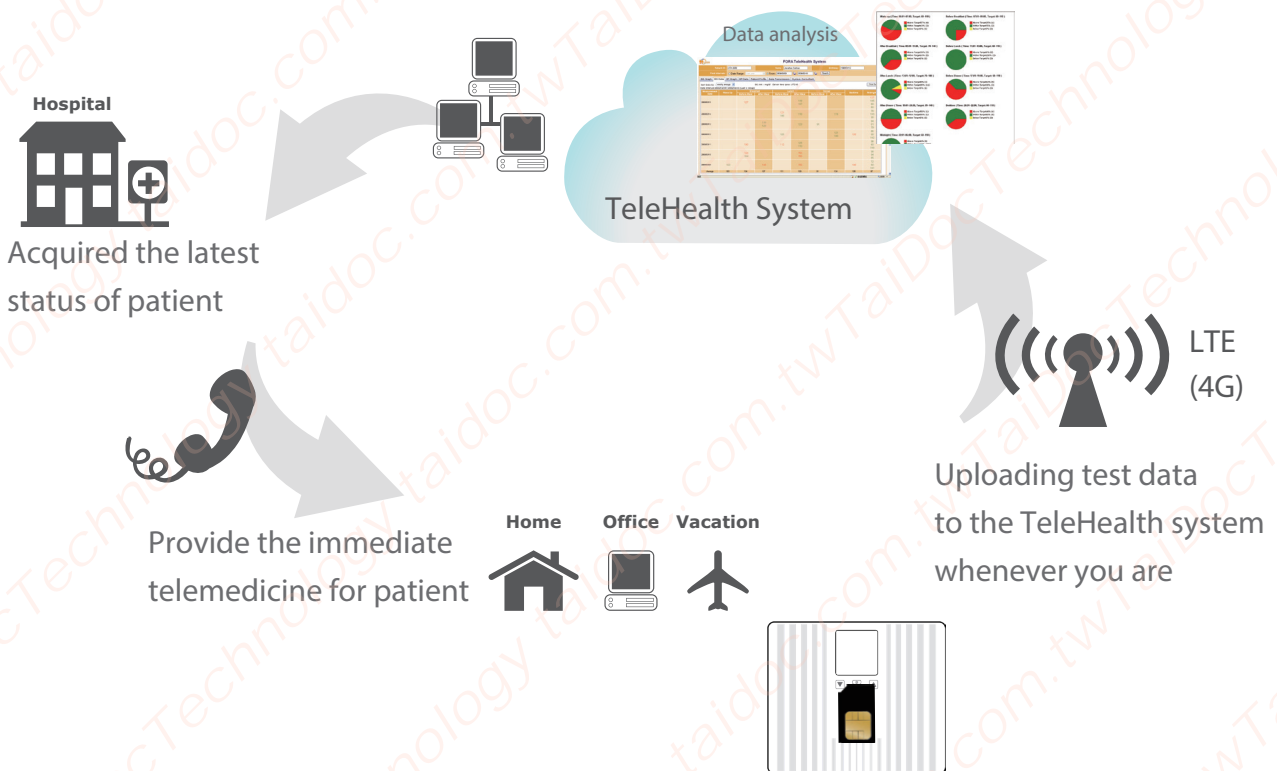

TD-2555

4G Cellular Weight Scale

4G connectivity via SIM card, with eSIM available as an option

Telemedicine without time difference!

4G MODULE

Part. No.	Description	Specification
EXS62-W	LTE 4G module for American Requirement	Frequency bands: 700 MHz (Bd12), 850 MHz (Bd5), AWS (Bd4), 1900 MHz (Bd2)

TaiDoc Technology Corp.

Copyright TaiDoc Technology Corporation. All rights reserved.

Body mass index function

Age, height, and gender for more precise algorithm

Large LCD with backlight

Automatically power-off function